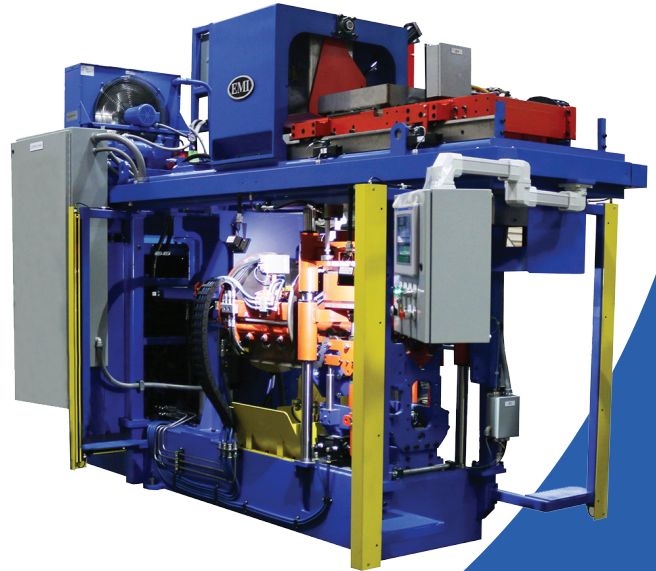

SERIOUS FOUNDRY CHALLENGES DEMAND SERIOUS FOUNDRY SOLUTIONS

Labor savings, increased performance, reduced downtime, improved safety are all benefits from having EMI on your foundry team. For almost 40 years we've been providing innovative solutions that deliver serious results.

Stop by our booth and let's talk about your unique challenges.